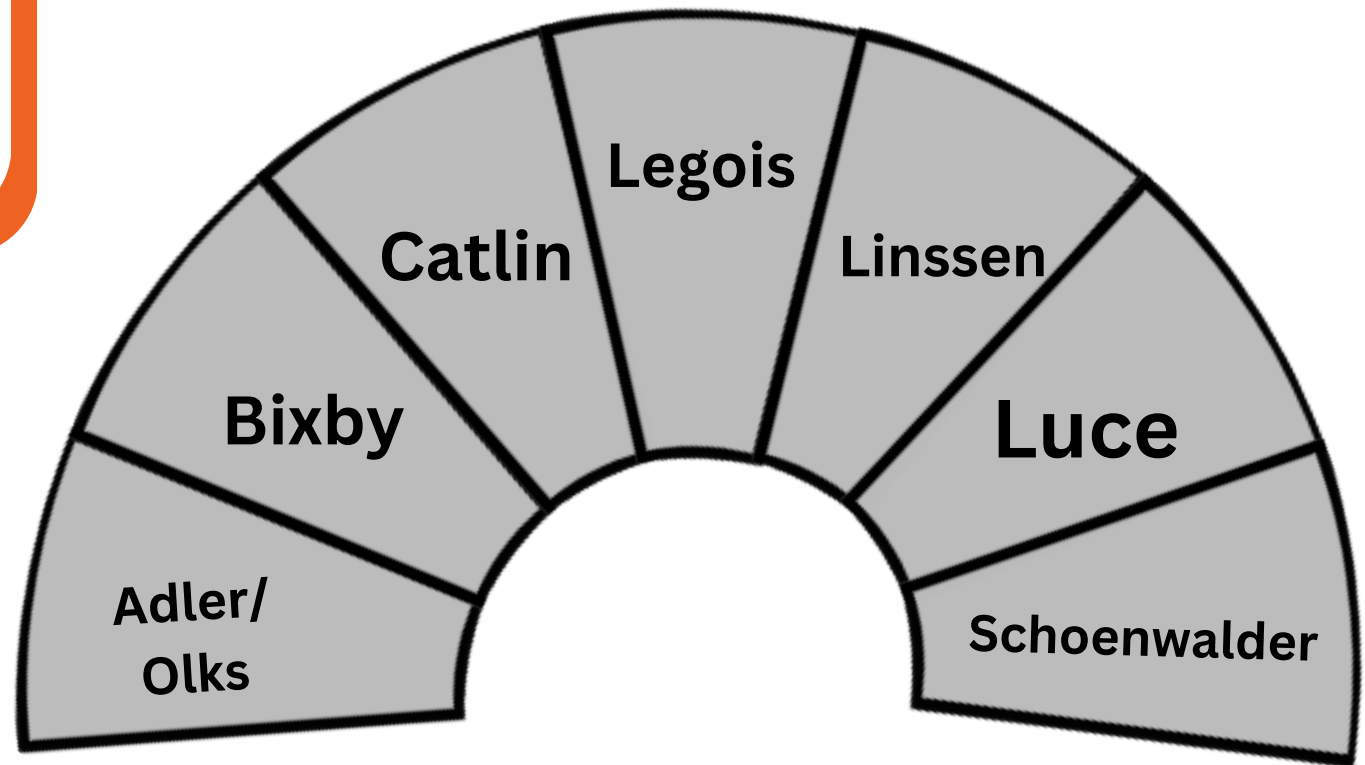

Music teachers

Mrs. Allen
kallen@wdpsd.com

Mrs. Bain
mbain@wdpsd.com